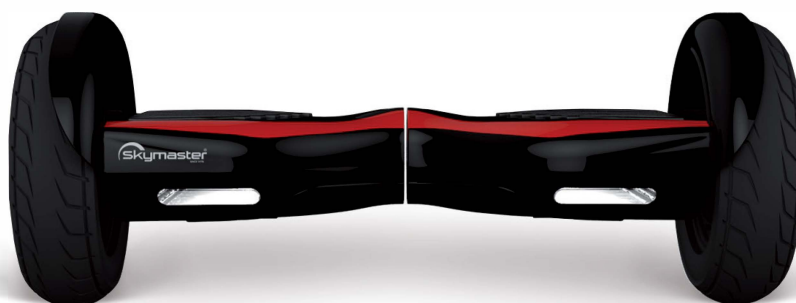

## WHEELS 11" DUAL

- Range: 15-20 km
- Max speed: 15km/h
- Battery SAMSUNG
- Charging time: 2-3 hours
- Weight: 11,7 kg
- Acceptable load: 100 kg
- Wheel size: 10,5"
- Dual System
- Built-in speaker
- Available colors: white, blue, black
- Housing: ABS material with high damage resistance
- Connects by Bluetooth via mobile phone
- App. Skymaster Wheels:
  - Speedometer
  - Mapped road tracking
  - MP3 player and FM radio
  - Music from most popular streaming websites
  - Imitating motor engine sound out of built-in speaker

**Dual System**

**Wheels size: 10,5"**

**Max. speed: 15 km/h**

**Built-in Bluetooth speaker**

## WHEELS 11" DUAL

Wheels 11" Dual is a device which allows free movement on all flat surfaces. Just put the device into motion by using your body balance. You can easily change movement direction and speed. Wheels 11" Dual is equipped in 2 electric motors, powered by battery which allows for 2-3 hour trip. Unique gyro-stabilisation system makes your fun much safer.

Series: **eMotion**  
Model: **Wheels 11" Dual**  
Color: **black-red**  
EAN-No.: **4000953600704**

Quantity in carton: **1**  
Quantity on pallet: **36**  
Net weight: **11,7 kg**  
Product dimensions: **65,0 × 26,5 × 26,5 cm**  
Carton dimensions: **70,0 × 34,0 × 29,5 cm**